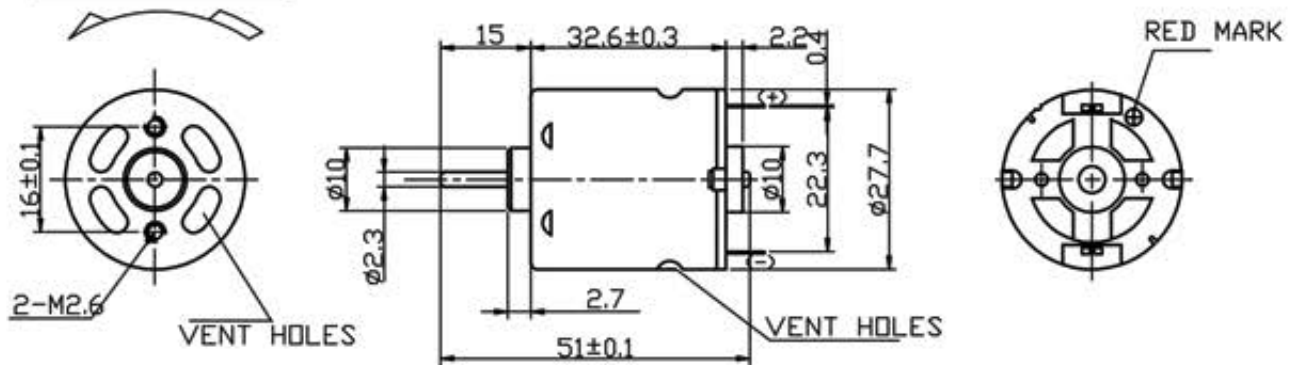

DRC-365

主要用途: 厨具、家用器具、水泵

Typical Applications: Kitchen Utensils and Appliance
Household Appliance
Water Pump

DIRECTION OF ROTATION

WEIGHT: 54g (APPROX)

UNIT: MM

型号 MODEL	电压 VOLTAGE		空载 NO LOAD		最大效率 AT MAXIMUM EFFICIENCY					堵转 STALL	
	使用范围 OPERATING RANGE	额定值 NOMINAL	转速 SPEED	电流 CURRENT	转速 SPEED	电流 CURRENT	扭矩 TORQUE	输出功率 OUT PUT	效率 EFF	扭矩 TORQUE	电流 CURRENT
	V	V	r/min	A	r/min	A	g. cm	W	%	g. cm	A
DRC-365SA-10250	18~30	24	8000	0.07	6160	0.22	41.0	2.60	49.2	180	0.73
DRC-365SH-2650	6~18	12	25500	0.4	20930	1.83	54.6	11.7	53.3	305	8.4